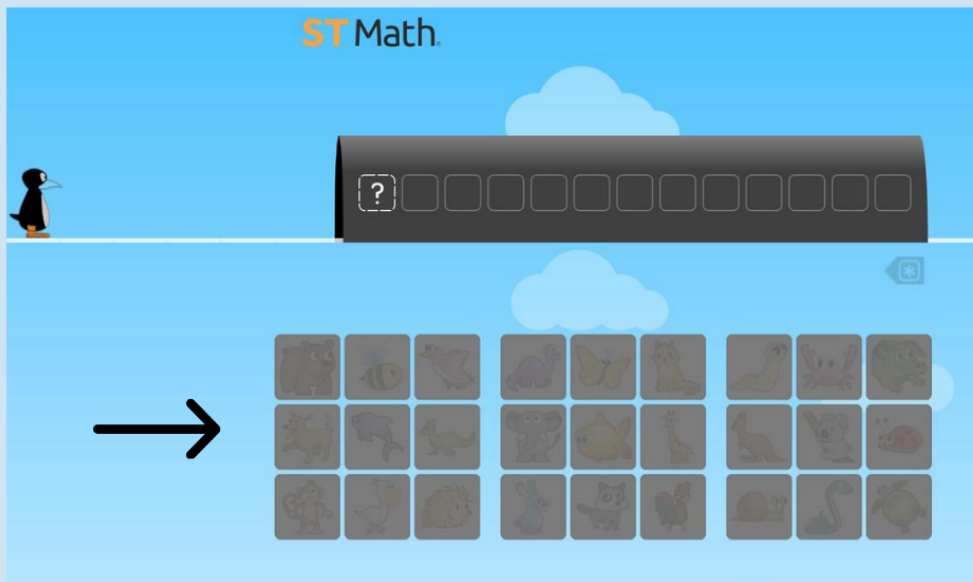

# LOGIN INSTRUCTIONS FOR ST MATH

1

Click on "Student Sign in"

2

Click on "Picture Password"

3

Enter password: Use password from last school year

If the student has forgotten the password, or does not know the password please verify with teacher.