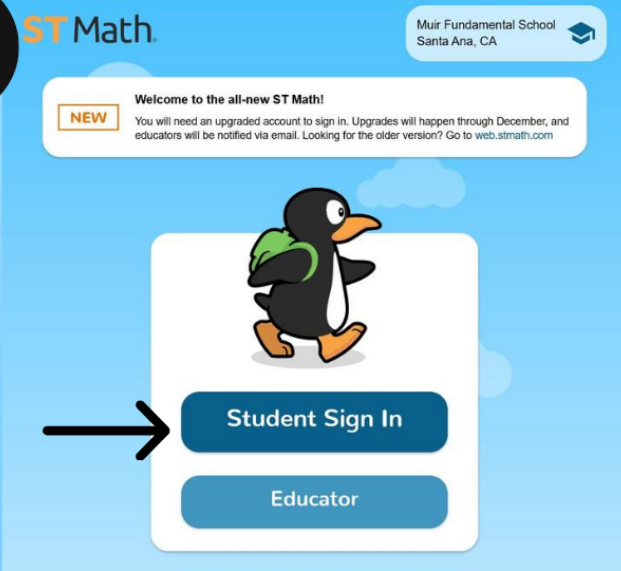

# LOGIN INSTRUCTIONS FOR ST MATH

1

Click on "Student Sign in"

2

Click on "Picture Password"

3

Enter password: Use password from last school year

If the student has forgotten the password, or does not know the password please verify with teacher.