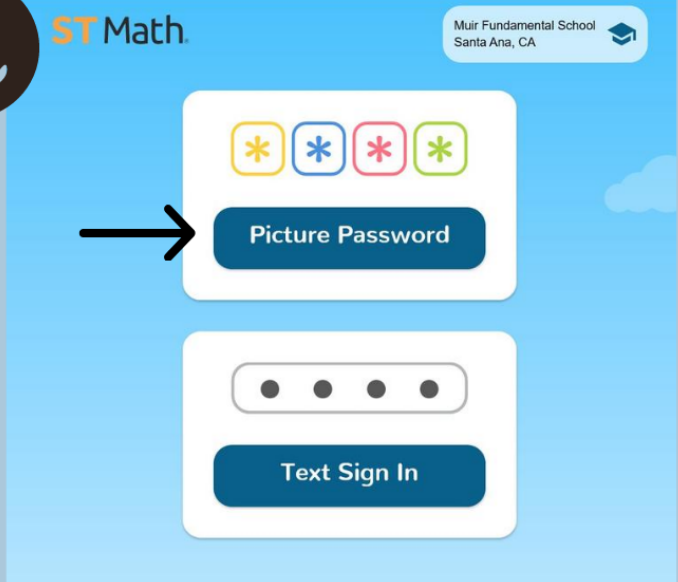

# LOGIN INSTRUCTIONS FOR ST MATH

1

Click on "Student Sign in"

2

Click on "Picture Password"

3

Enter password: Use password from last school year

If the student has forgotten the password, or does not know the password please verify with teacher.