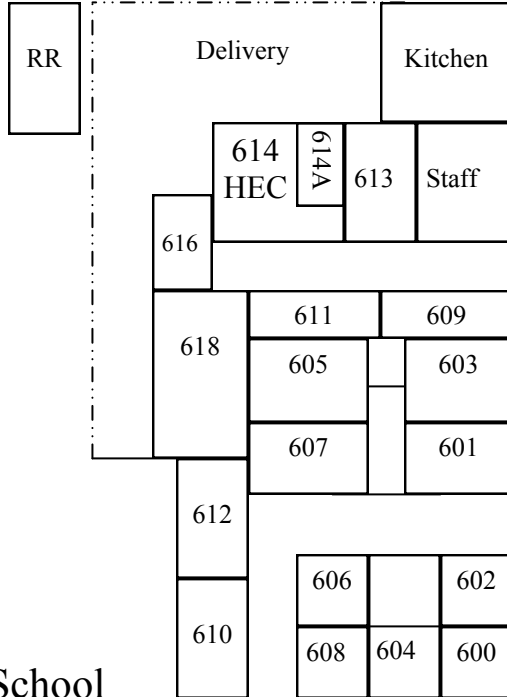

Second Lunch

Staff and Visitor Parking

First Lunch

Saddleback High School  
 2802 S. Flower St.  
 Santa Ana, CA  
 92707  
 714-569-6300

Staff and Visitor Parking

Effective August 21, 2012