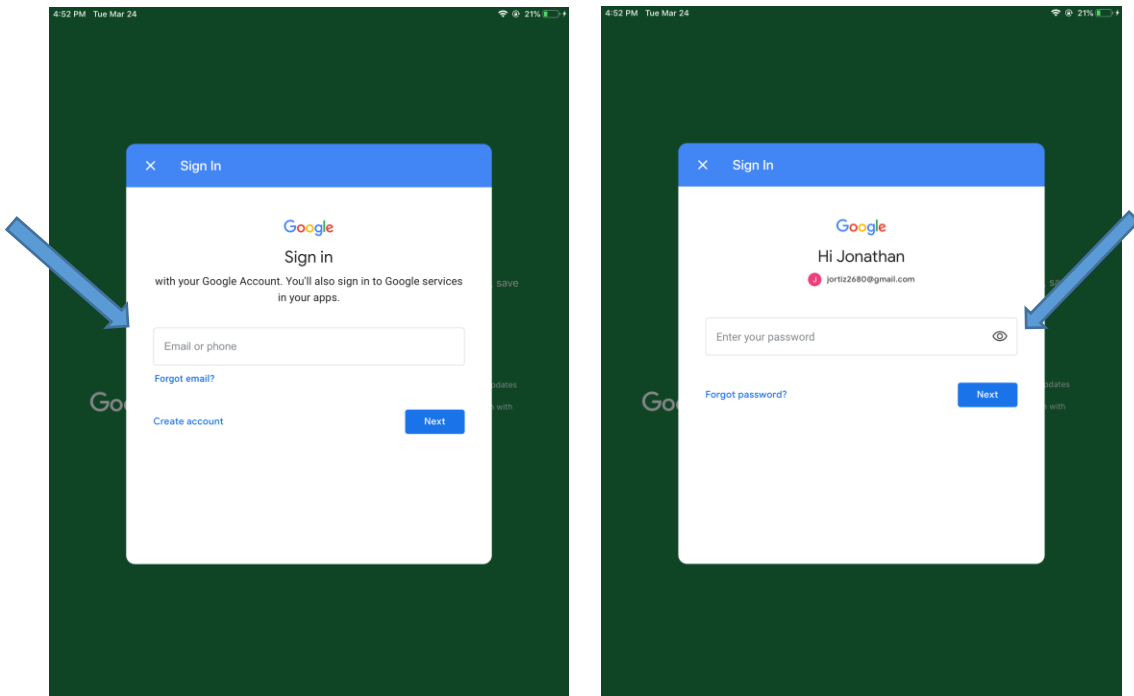

Step 2 / paso 2:

Students should log-in with their google account, which is their 6-digit lunch # @sausdlearns.net (for example, 123456@sausdlearns.net) and their password is their full birthday (for example January 14, 2013 should be 01142013) OR if they're using their chrome books, it would give them the option to "log-in with Google" and just click that.

Los estudiantes deben iniciar sesión con su cuenta de Google, que son sus 6 dígitos del almuerzo @sausdlearns.net (ejemplo 123456@sausdlearns.net) y la clave es su cumpleaños complete (ejemplo enero 14, 2013 sera 01122013) O si estan usando su chrome book les daría la opción de "Log-in with Google" y simplemente hacer clic en eso.