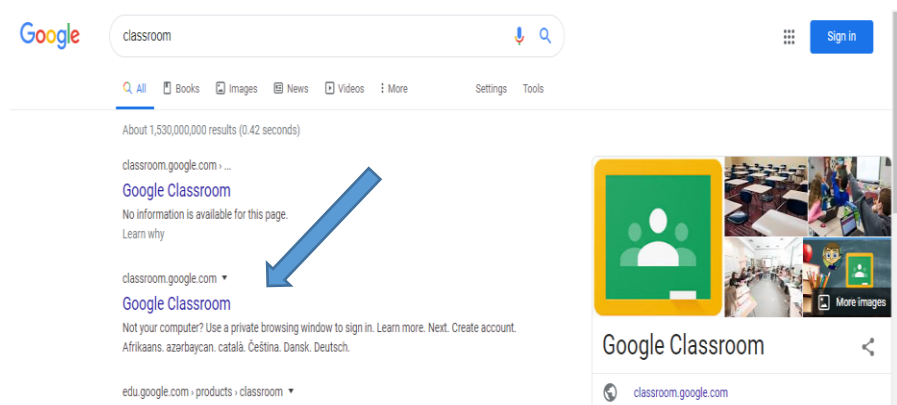

Ir a “ www.google.com ”

Step 2 / paso 2:

On the search box, type in “**Classroom**” and then click “google search” or press “enter”

En la barra de búsqueda, escriba "**Classroom**" y luego haga clic en " google search" o presione "enter"

Step 3 / paso 3:

Click on “google classroom”

Clic en “google classroom”

Step 4 / paso 4:

Students should log-in with their google account, which is their 6-digit lunch # @sausdlearns.net (for example, 123456@sausdlearns.net) and their password is their full birthday (for example January 14, 2013 should be 01142013) OR it would give them the option to “log-in with Google” and just click that.