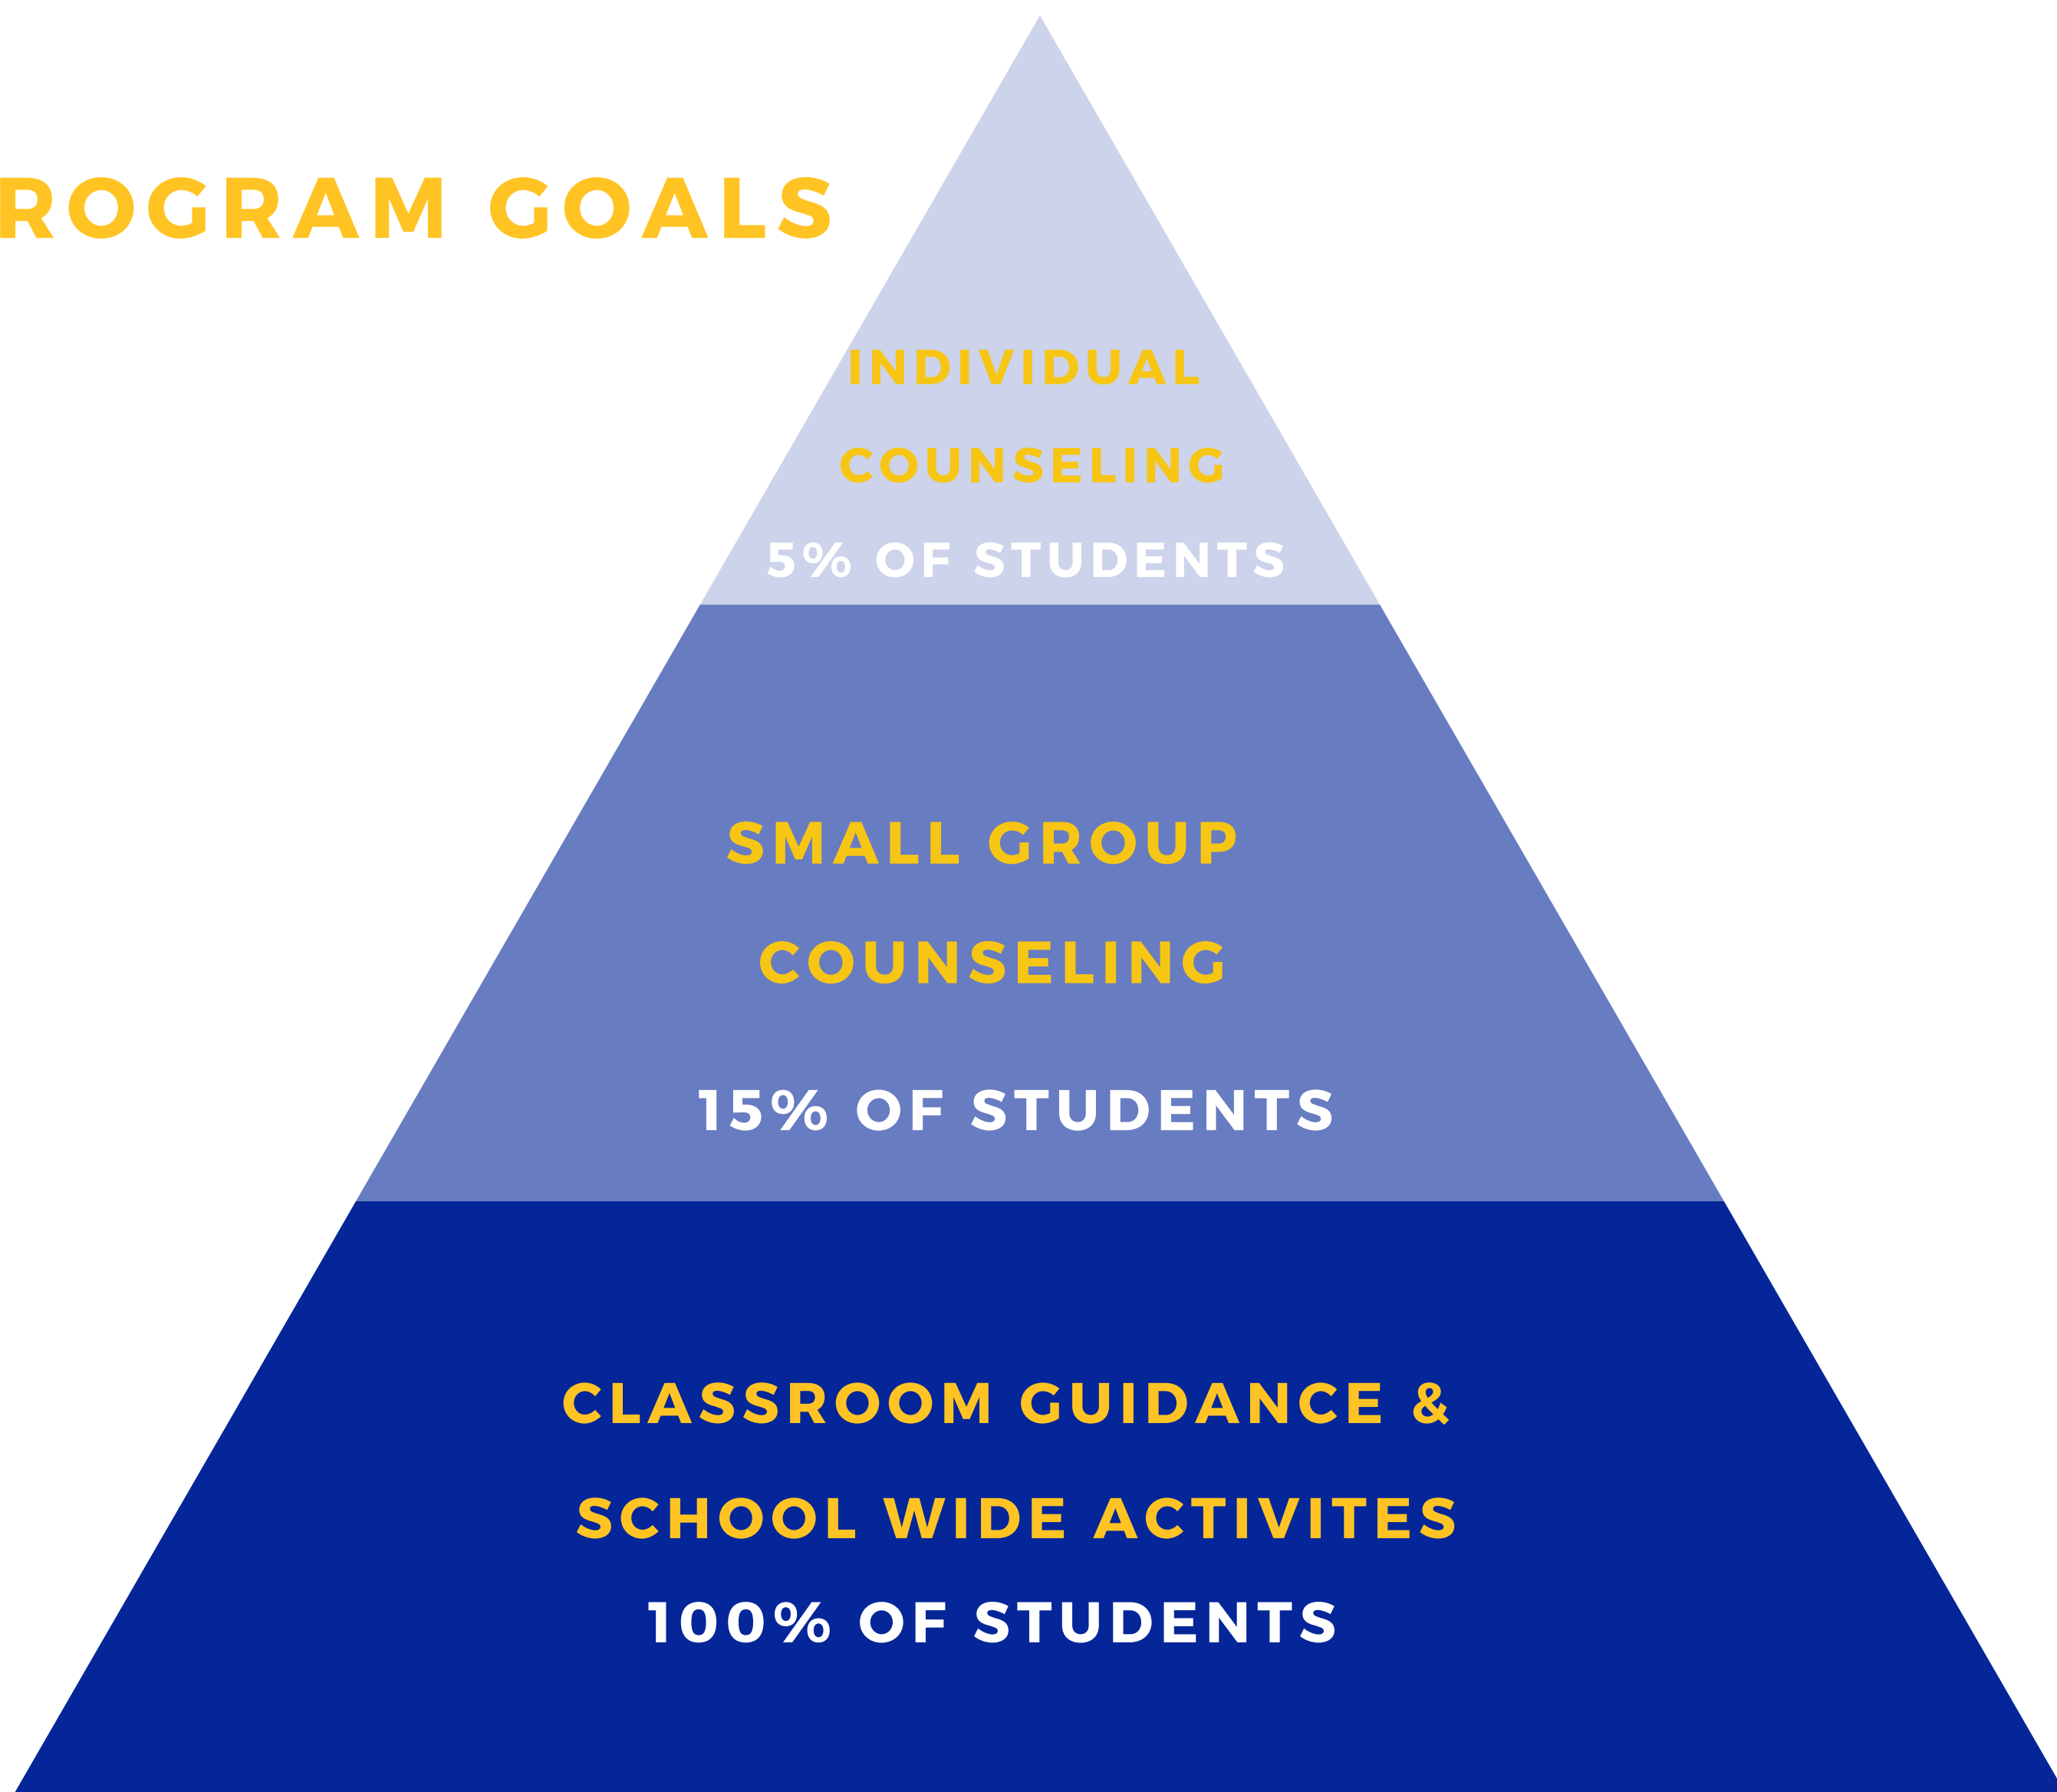

ALA COMPREHENSIVE SCHOOL COUNSELING PROGRAM

PROGRAM GOALS

ACADEMIC

**SOCIAL &
EMOTIONAL**

**COLLEGE &
CAREER**

MULTI-TIERED SYSTEM OF SUPPORT