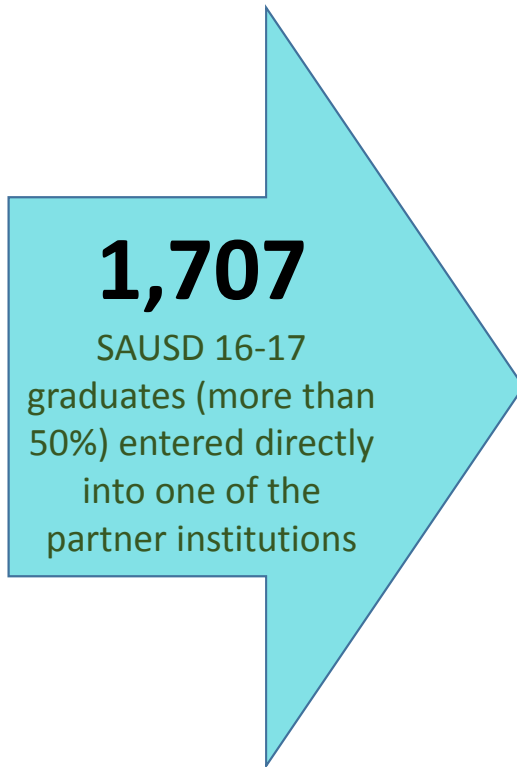

Santa Ana Partnership in Action

Santa Ana Unified School District (SAUSD)

3,221

Graduates 2016-17

Santa Ana Partnership: SAUSD, SAC, CSUF, and UCI jointly promote college attendance and completion through various activities, initiatives, programs and agreements

1,707

SAUSD 16-17 graduates (more than 50%) entered directly into one of the partner institutions

Santa Ana College

1,438

freshmen originating from SAUSD
Fall 2017

CSU Fullerton

210

freshmen originating from SAUSD
Fall 2017