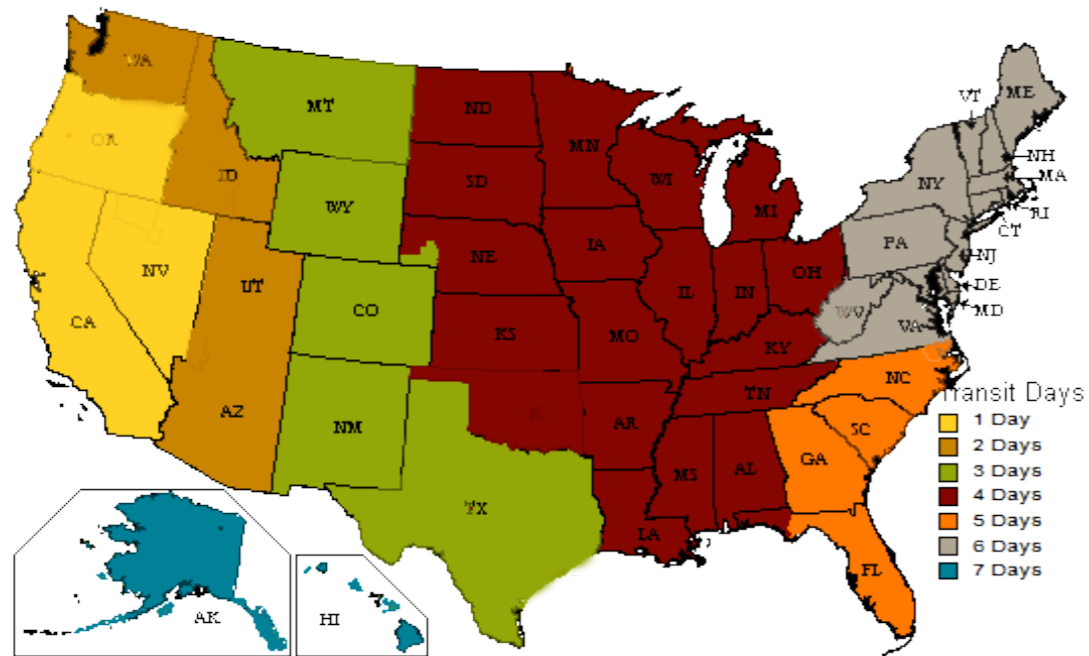

Shipping Information

Ordering:

An order can be done online on our page empirepromotions.us. You can decide from all the different products that we offer. Make sure to fill out the categories: name, address, city, state, and your zip code. Products will be shipped a day after the payment has been done. Depending on the region of your location the arrival time will differ.

Warranty/ Return:

All products have a six month warranty. They have to be intact and the product may not be used. They may return the company within these 6 months of warranty. All shipping rate for the returned product will be charged to the customer.

Shipping Rate:

All shipping in the United State of America will come with a 10% charge to the customer. With the exception of Alaska, Hawaii, and Puerto Rico, they come with a 20% charge in their shipping rate. International shipping rate is also at 20%.

Table of Contents

Social Media ..... Page 1

Posted Ads..... Page 2

Cards & Letter Heads..... Page 3

Pens..... Page 4

Mens T-shirts & Polos ..... Page 5

Womens T-shirts & Polos ..... Page 6

Mens Zip Up Hoodie..... Page 7

Womens Zip Up Hoodie..... Page 8

Promotional Hats..... Page 9

Custom Order Form ..... Page 10

Shipping Rate..... Page 11