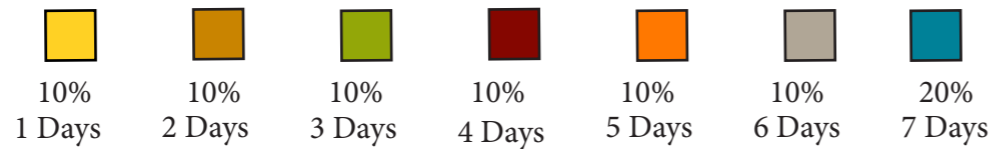

Shipping Information

Ordering:

An order can be done online on our page empirepromotions.us. You can decide from all the different products that we offer. Make sure to fill out the categories: name, address, city, state, and your zip code. Products will be shipped a day after the payment has been done. Depending on the region of your location the arrival time will differ.

Warranty/ Return:

All products have a six month warranty. They have to be intact and the product may not be used. They may return the company within these 6 months of warranty. All shipping rate for the returned product will be charged to the customer.

Shipping Rate:

All shipping in the United State of America will come with a 10% charge to the customer. With the exception of Alaska, Hawaii, and Puerto Rico, they come with a 20% charge in their shipping rate. International shipping rate is also at 20%.

Table of Contents

Social Media ..... Page 1

Posted Ads..... Page 2

Cards & Letter Heads..... Page 3

Pens..... Page 4

Mens T-shirts & Polos ..... Page 5

Womens T-shirts & Polos ..... Page 6

Mens Zip Up Hoodie..... Page 7

Womens Zip Up Hoodie..... Page 8

Promotional Hats..... Page 9

Custom Order Form ..... Page 10

Shipping Rate..... Page 11