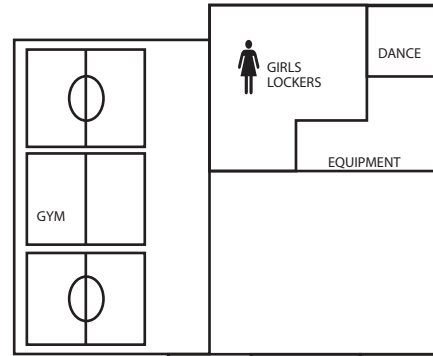

CENTURY
 High School
 1401 S. Grand Ave.
 Santa Ana, CA 92705
 Phone: 714-568-7000

ACCESS ROAD

GRAND AVE.

Tennis Court

Field