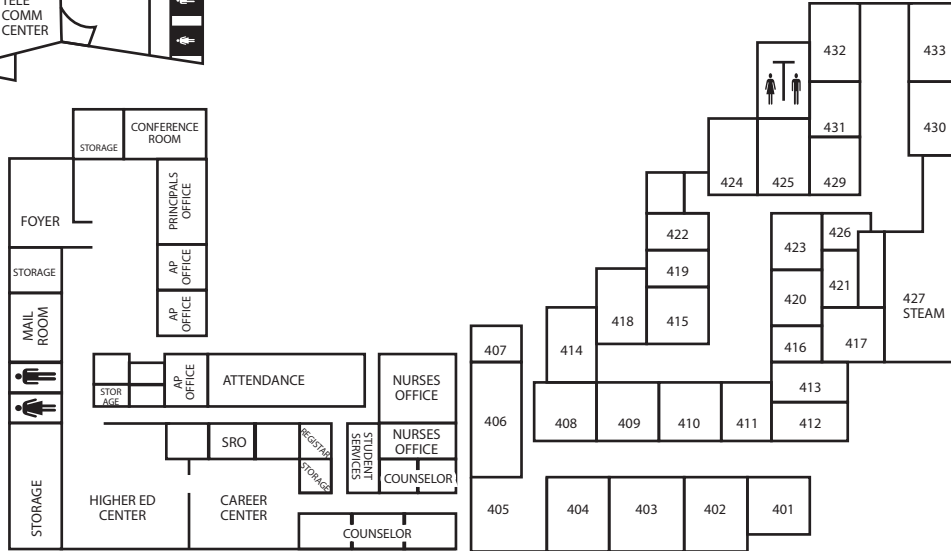

CENTURY
 High School
 1401 S. Grand Ave.
 Santa Ana, CA 92705
 Phone: 714-568-7000

ACCESS ROAD

GRAND AVE.

Tennis Court

Field