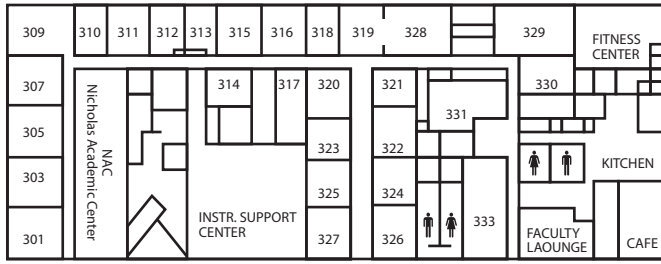

CENTURY
 High School
 1401 S. Grand Ave.
 Santa Ana, CA 92705
 Phone: 714-568-7000

ACCESS ROAD

GRAND AVE.

Tennis Court

Field