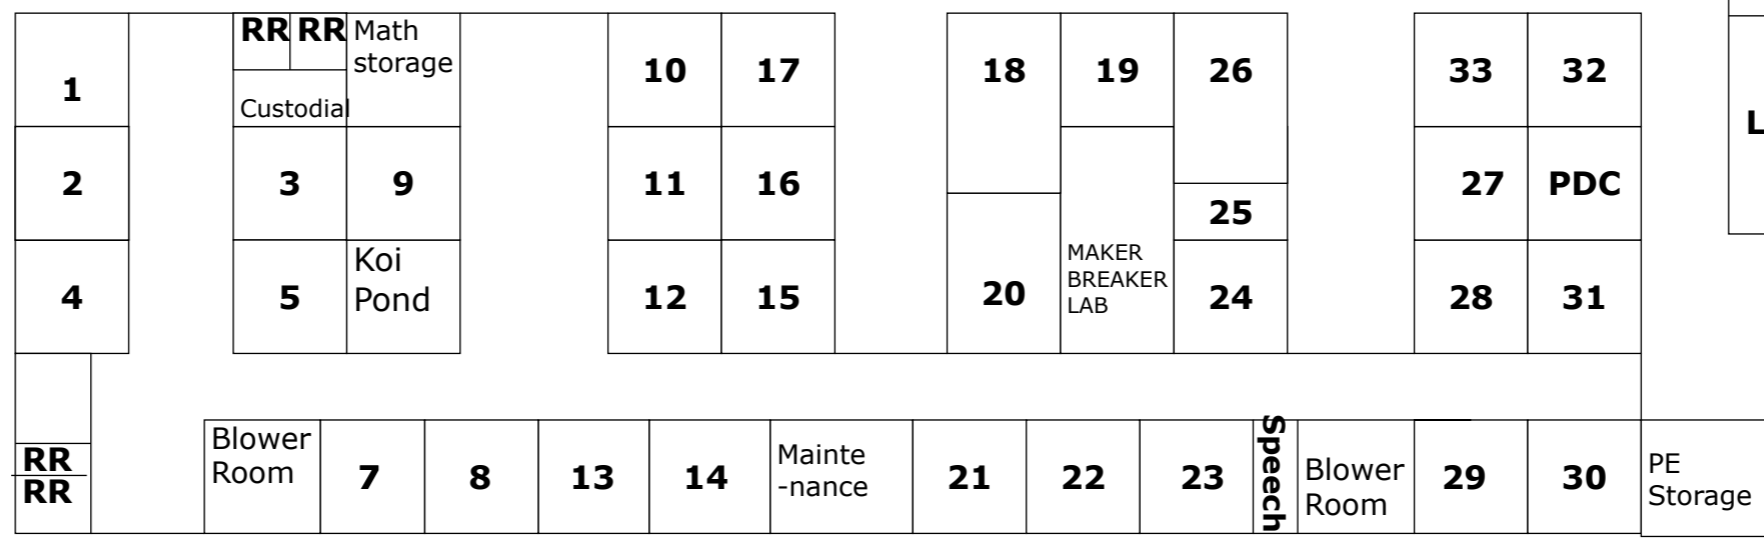

RAITT STREET PARKING LOT

Student Drop Off

McFADDEN INTERMEDIATE SCHOOL

2701 S. Raitt Street, Santa Ana CA 92704

"Designing 21st Century Learning"