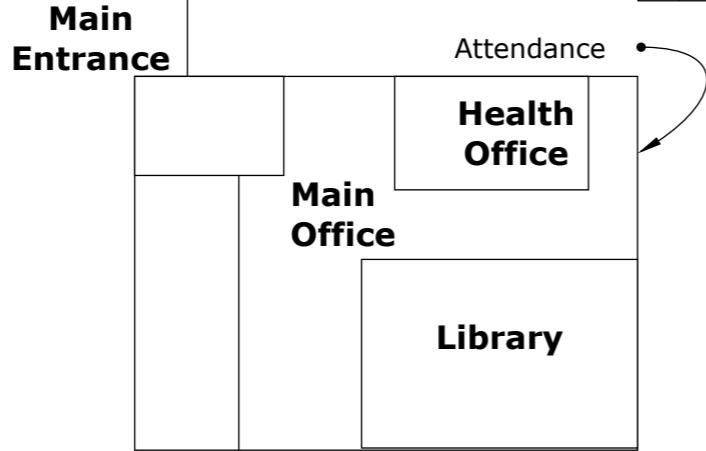

RAITT STREET PARKING LOT

Student Drop Off

McFADDEN INTERMEDIATE SCHOOL

2701 S. Raitt Street, Santa Ana CA 92704

"Designing 21st Century Learning"