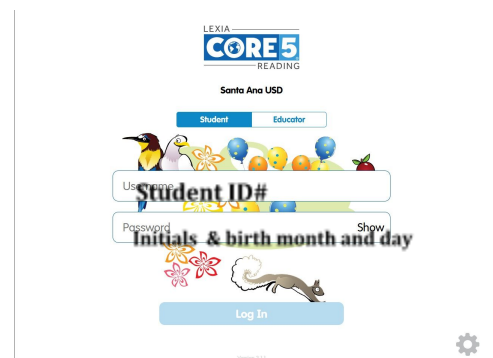

For Computer & Other Supported Devices: Mac, iPad2, PC, Tablets

1.

Click on the **Homework** button.

2.

Enter the password.

Lexia Reading Core5: (all grades)

Go to www.lexiacore5.com from home desktop/laptop computer and click on Student/Parent and enter Ms. Greene's email as shown.

On the next screen, enter **Student's ID#** (lunch# 6 digits) for username and the **first letter of first name and first letter of last name and birth month and day** for password. If using an iPad or other device, free download will be available on the App store.