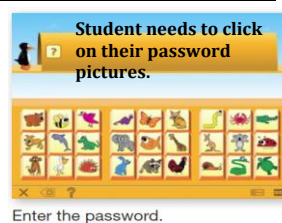

### For Computer & Other Supported Devices: Mac, iPad2, PC, Tablets

1.

Click on the **Homework** button.

2.

Enter activation code  
mon75i-hkq-de-psq

### Lexia Reading Core5: (all grades)

Go to [www.lexiacore5.com](http://www.lexiacore5.com) from home desktop/laptop computer and click on Student/Parent and enter Teacher's email as shown.

On the next screen, enter **Student's ID#** (lunch# 6 digits) for username and the **first letter of first name, first letter of last name, birth month (2 digits) and birthday (2 digits)** for password. If using an iPad or other device, free download will be available on the App store.