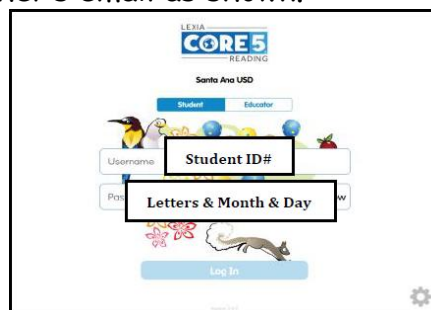

### For Computer & Other Supported Devices: Mac, iPad2, PC, Tablets

1.

Click on the **Homework** button.

2.

Enter activation code  
mon75i-hkq-de-psq

### Lexia Reading Core5: (all grades)

Go to [www.lexiacore5.com](http://www.lexiacore5.com) from home desktop/laptop computer and click on Student/Parent and enter Teacher's email as shown.

On the next screen, enter **Student's ID#** (lunch# 6 digits) for username and the **first letter of first name, first letter of last name, birth month (2 digits) and birthday (2 digits)** for password. If using an iPad or other device, free download will be available on the App store.