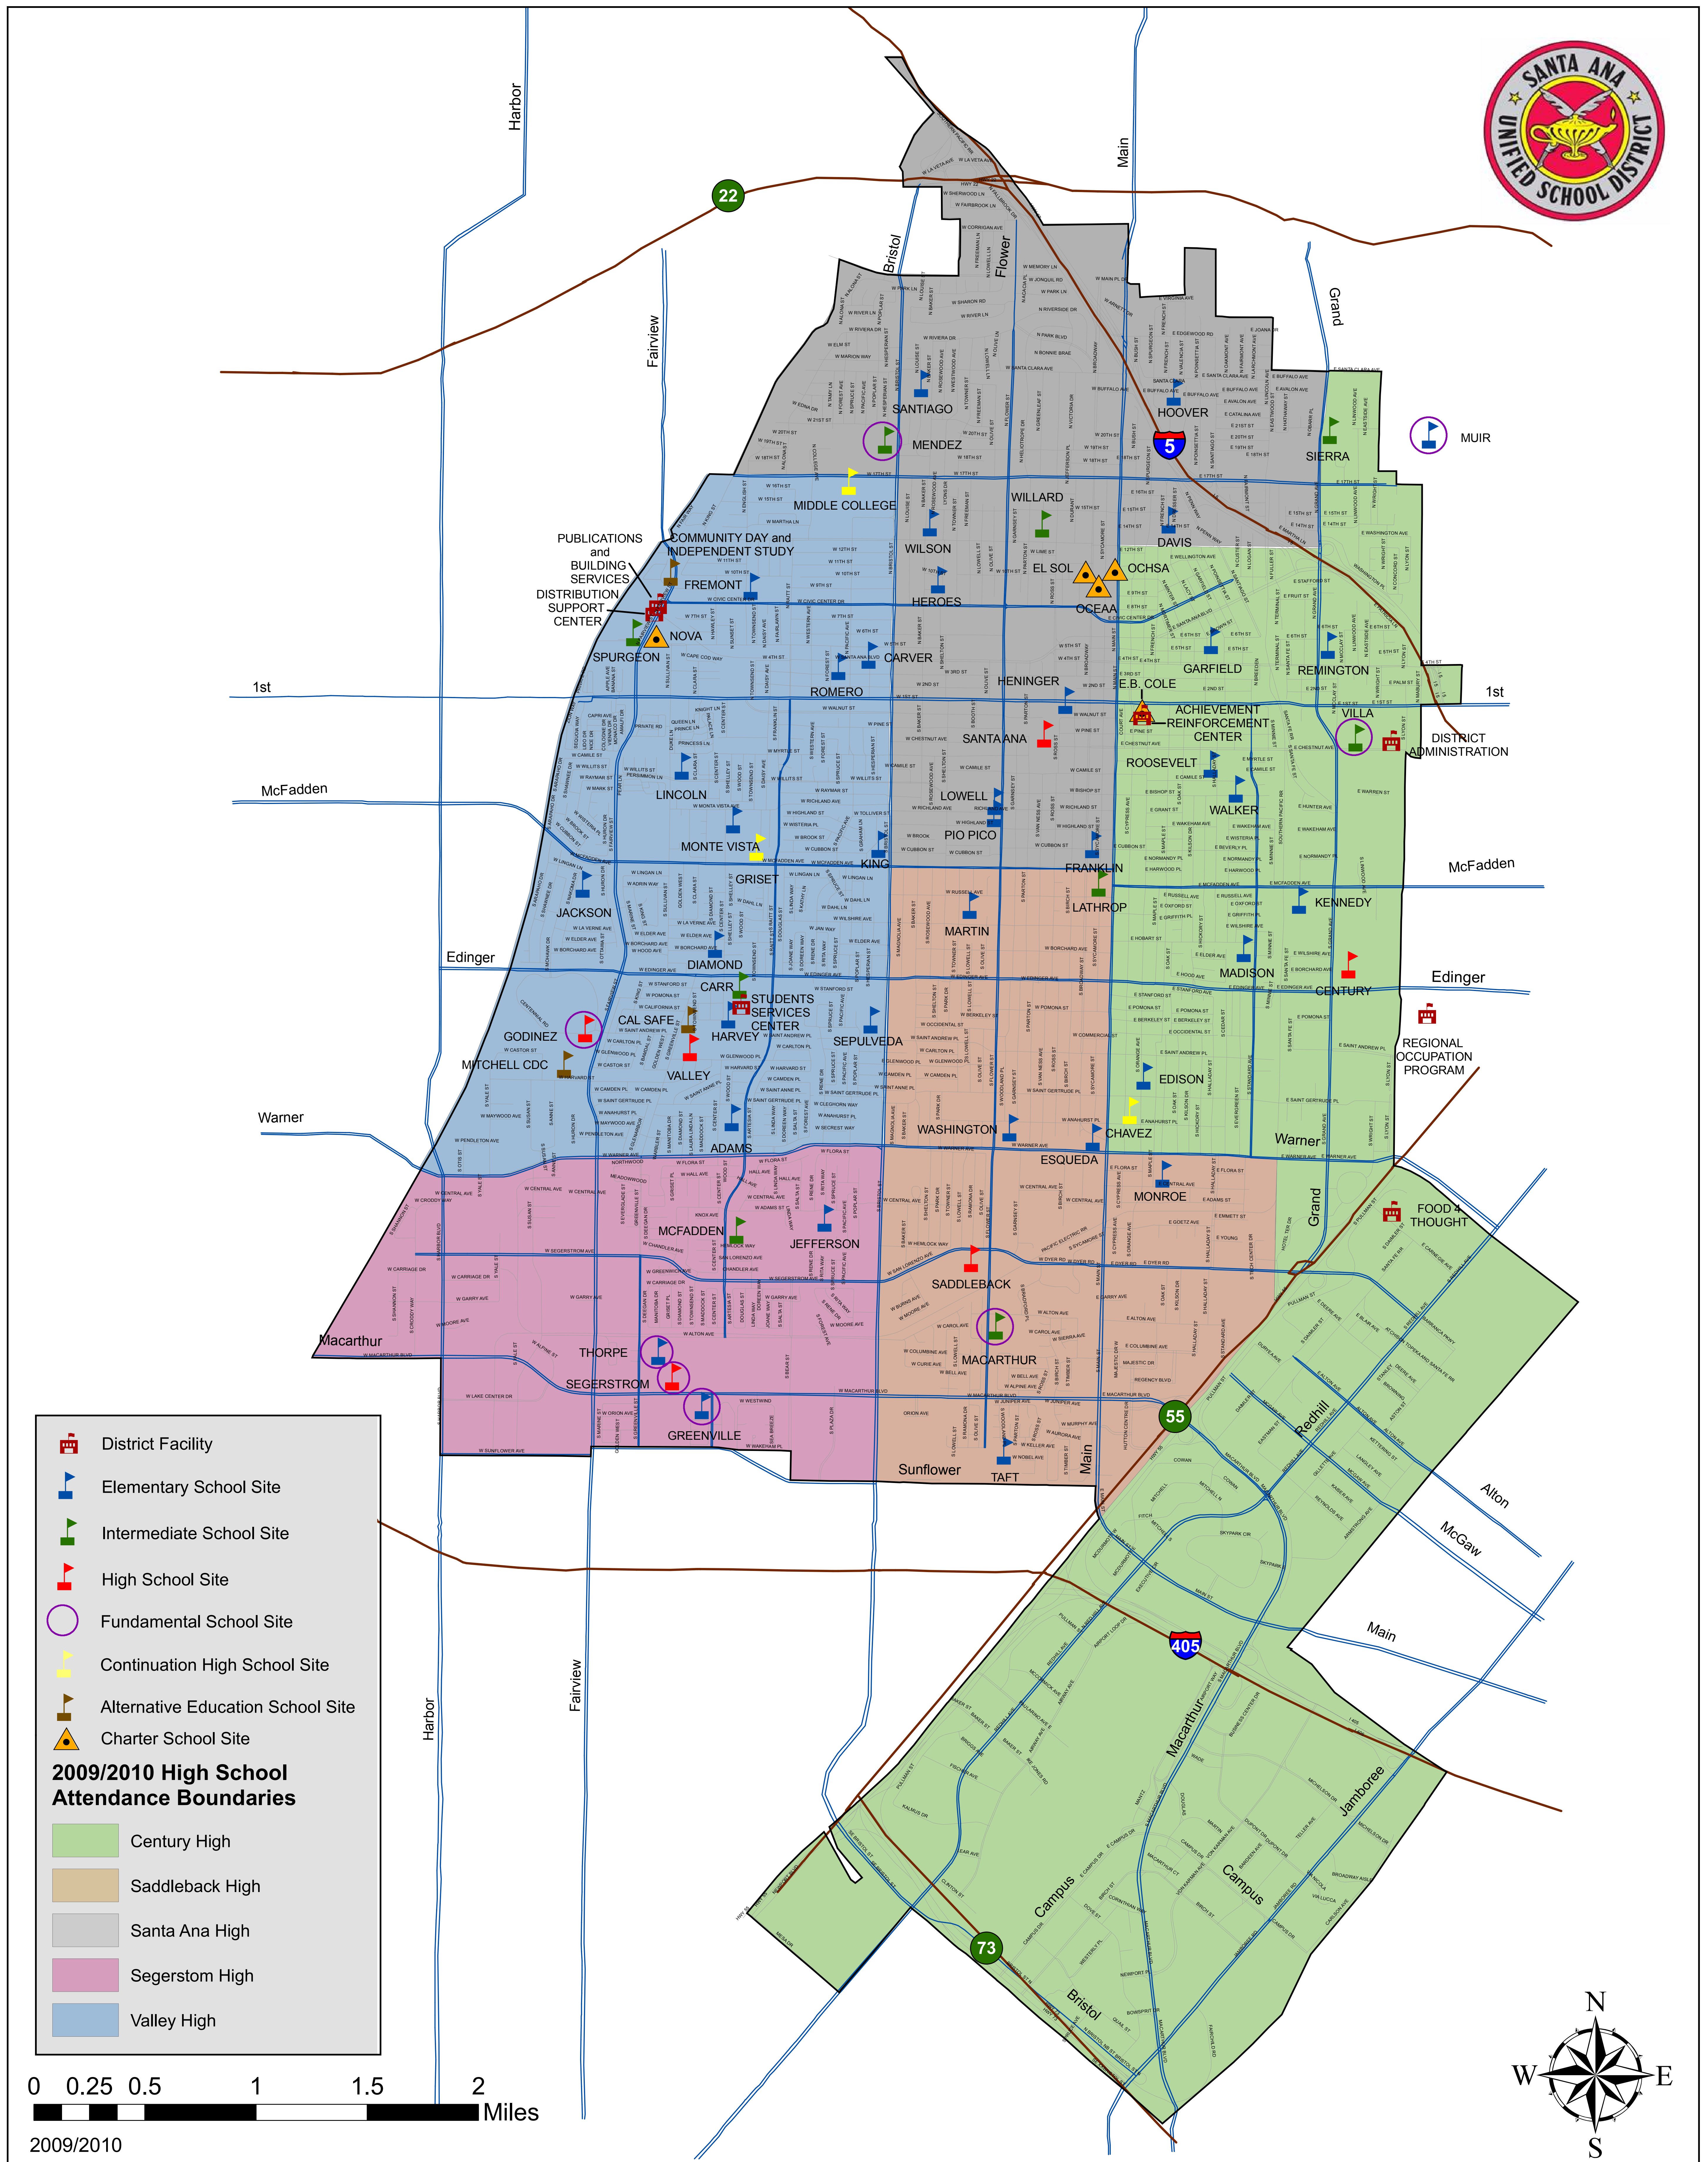

# SANTA ANA UNIFIED SCHOOL DISTRICT

SCHOOL YEAR 2009/2010: ALL SCHOOL SITES AND HIGH SCHOOL ATTENDANCE BOUNDARIES

- District Facility
  - Elementary School Site
  - Intermediate School Site
  - High School Site
  - Fundamental School Site
  - Continuation High School Site
  - Alternative Education School Site
  - Charter School Site
- 2009/2010 High School Attendance Boundaries**
- Century High
  - Saddleback High
  - Santa Ana High
  - Segerstrom High
  - Valley High