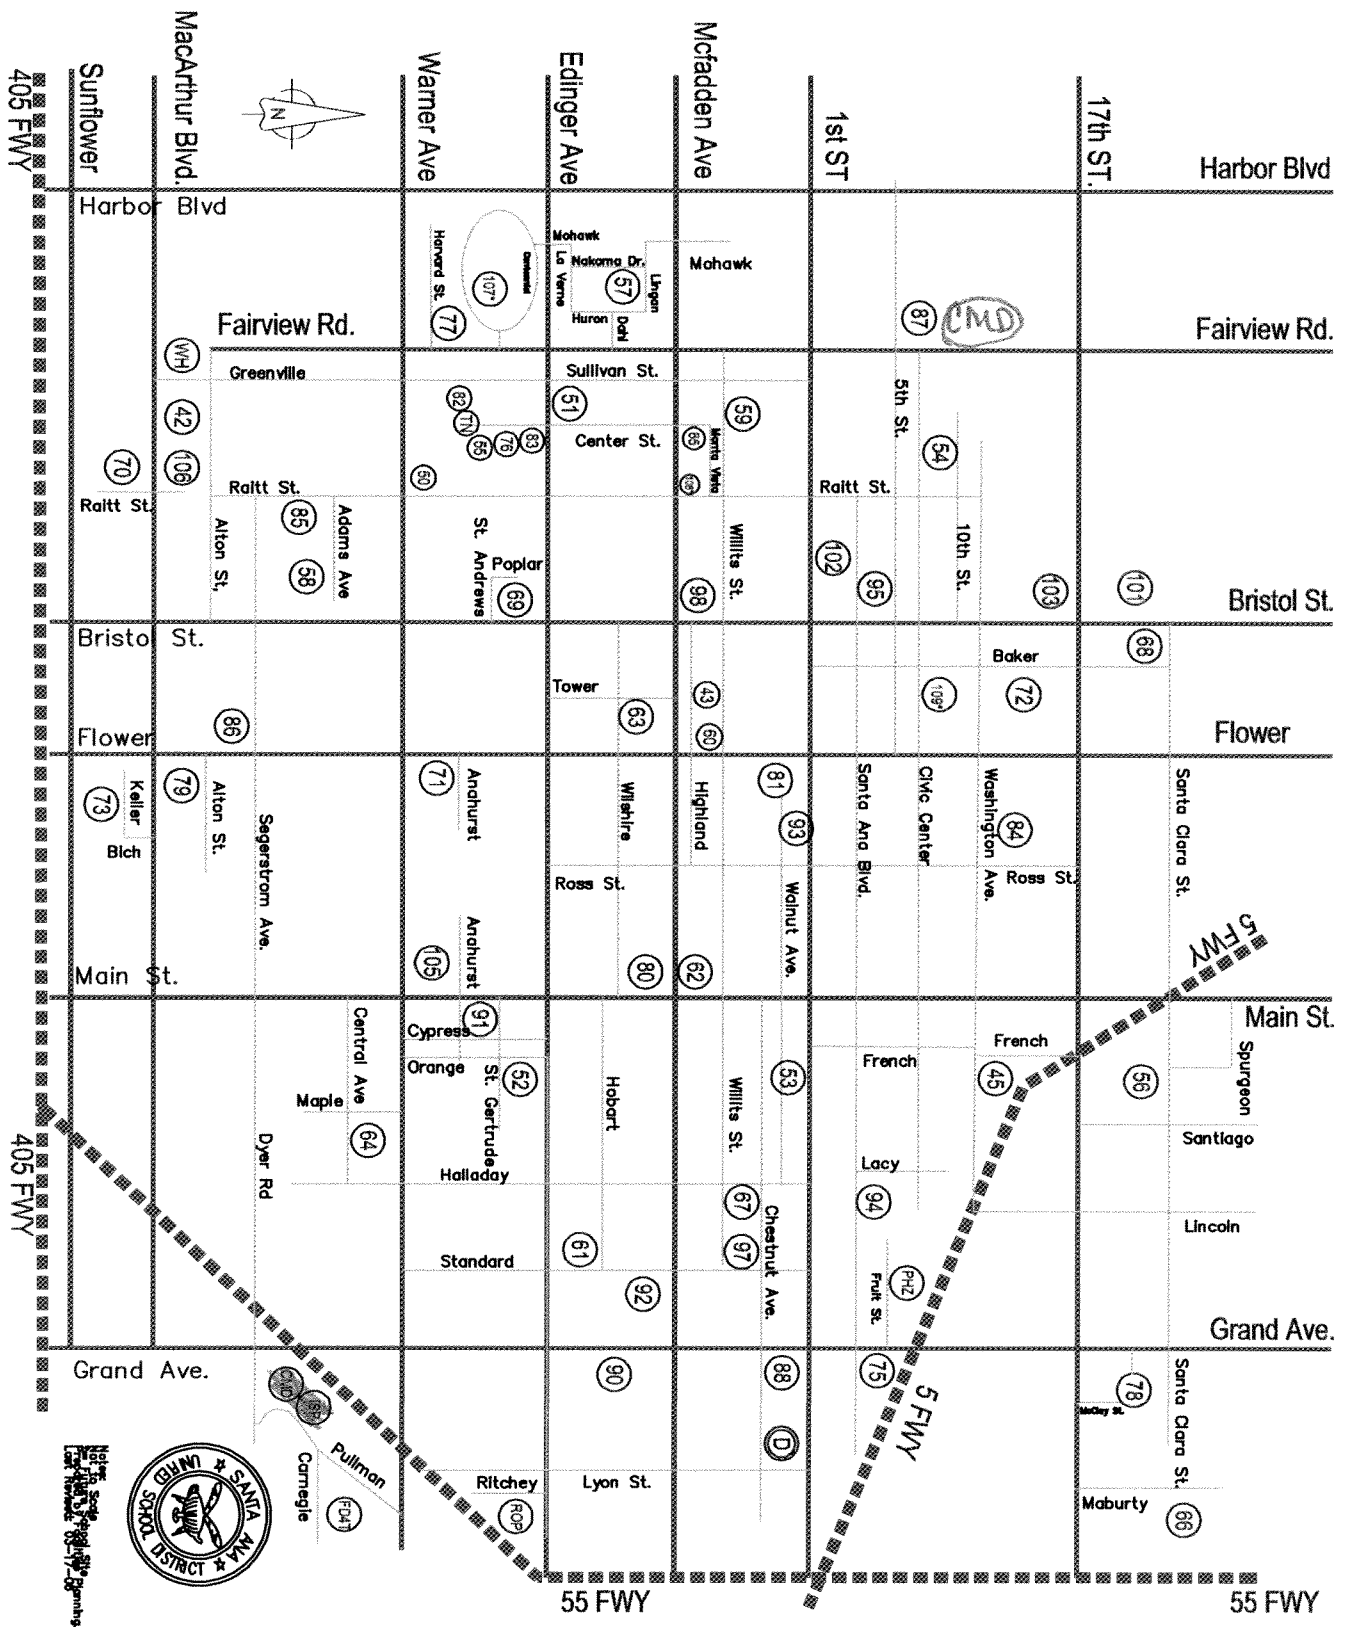

SCHOOL MAP - SANTA ANA UNIFIED SCHOOL DISTRICT

CODE	SCHOOL SITE
50	Adams
95	Carver
45	Davis
51	Diamond
52	Edison
105	Esqueda
62	Franklin
54	Fremont
94	Garfield
33	Grant
70	Greenville Fund.
55	Harvey
93	Herringer
109	Heroes*
56	Hoover
57	Jackson
58	Jefferson
92	Kennedy
98	King
59	Lincoln
60	Lowell
61	Madison
63	Martin
64	Monroe
65	Monte Vista
66	Muir Fund.
43	Pio Pico
75	Remington
102	Romero-Cruz
67	Roosevelt
68	Sartago
69	Sepulveda
73	Taft
42	Thorpe Fund.
97	Walker
71	Washington
72	Willson
83	Warr
80	LaThorp
79	MacArthur Fund.
85	McAdden
101	Mendez Fund.
78	Sierra
87	Spurgeon
88	Villa Fund.
84	Willard
90	Century
91	Chavez
CMD	Community Day
107	Godinez Fund.
108	Lorin Grisset Academy*
103	Middle College
76	Mountain View
86	Saddleback
81	Santa Ana
106	Segestrom
82	Valley

CODE	SUPPORT SITES
D	District Office
77	Mitchell
ISD	INDEPENDENT STUDY PRDGS
VH	Warehouse / IT
FBAT	Food 4 Thought
RDP	RDP
PHX	Phoenix House
TN	Teen Parent @ Valley

HIGH SCHOOLS INTERMEDIATE ELEMENTARY SCHOOLS